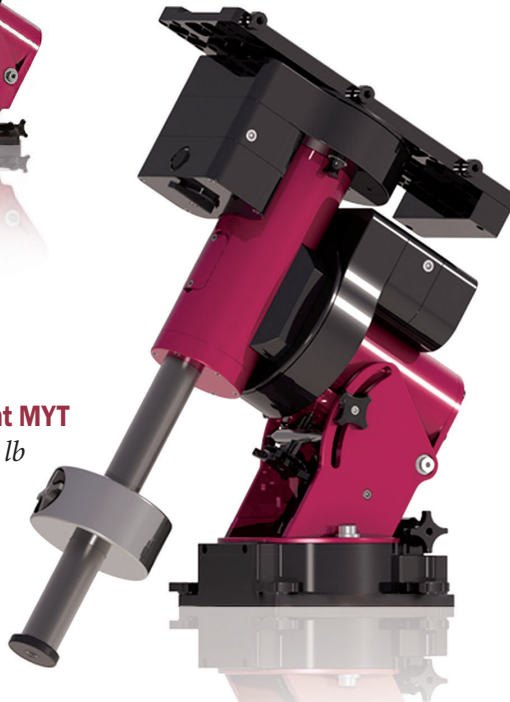

Omne Trium Perfectum

Paramount MX+
45 kg / 100 lb
\$9,595

Paramount ME II
109 kg / 240 lb
\$16,595

Paramount MYT
23 kg / 50 lb
\$6,595

*Mount capacities exclude counterweights
Paramount ME II large dovetail sold separately*

You deserve the best, right now. And, if not now, when?

Paramount™ robotic telescope systems combine precision mechanics, advanced control-system electronics, and TheSky™ Imaging Edition to achieve unmatched performance, reliability, and productivity.

Its unrivaled TPoint™ telescope modeling software helps optimize your efficiency and productivity while its ProTrack™ assisted tracking ensures pinpoint stars with long exposures.

Whether you choose the portable MYT, the transportable MX+, or the legendary observatory-class ME II, make a Paramount the foundation of your digital imaging pursuits.