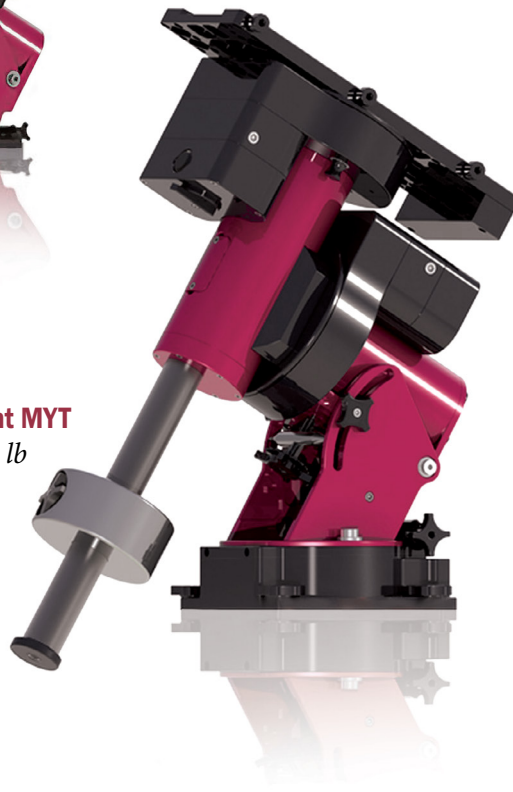

Omne Trium Perfectum

Paramount MX+
45 kg / 100 lb
\$10,195

Paramount ME II
109 kg / 240 lb
\$17,595

Paramount MYT
23 kg / 50 lb
\$7,295

*Mount capacities exclude counterweights
Paramount ME II large dovetail sold separately*

You deserve the best, right now. And, if not now, when?

Paramount™ robotic telescope systems combine precision mechanics, advanced control-system electronics, and TheSky™ Imaging edition to achieve unmatched performance, reliability, and productivity.

Its unrivaled TPoint™ telescope modeling software helps optimize your efficiency and productivity while its ProTrack™ assisted tracking ensures pinpoint stars with long exposures.

Whether you choose the portable MYT, the transportable MX+, or the legendary observatory-class ME II, make a Paramount the foundation of your digital imaging pursuits.